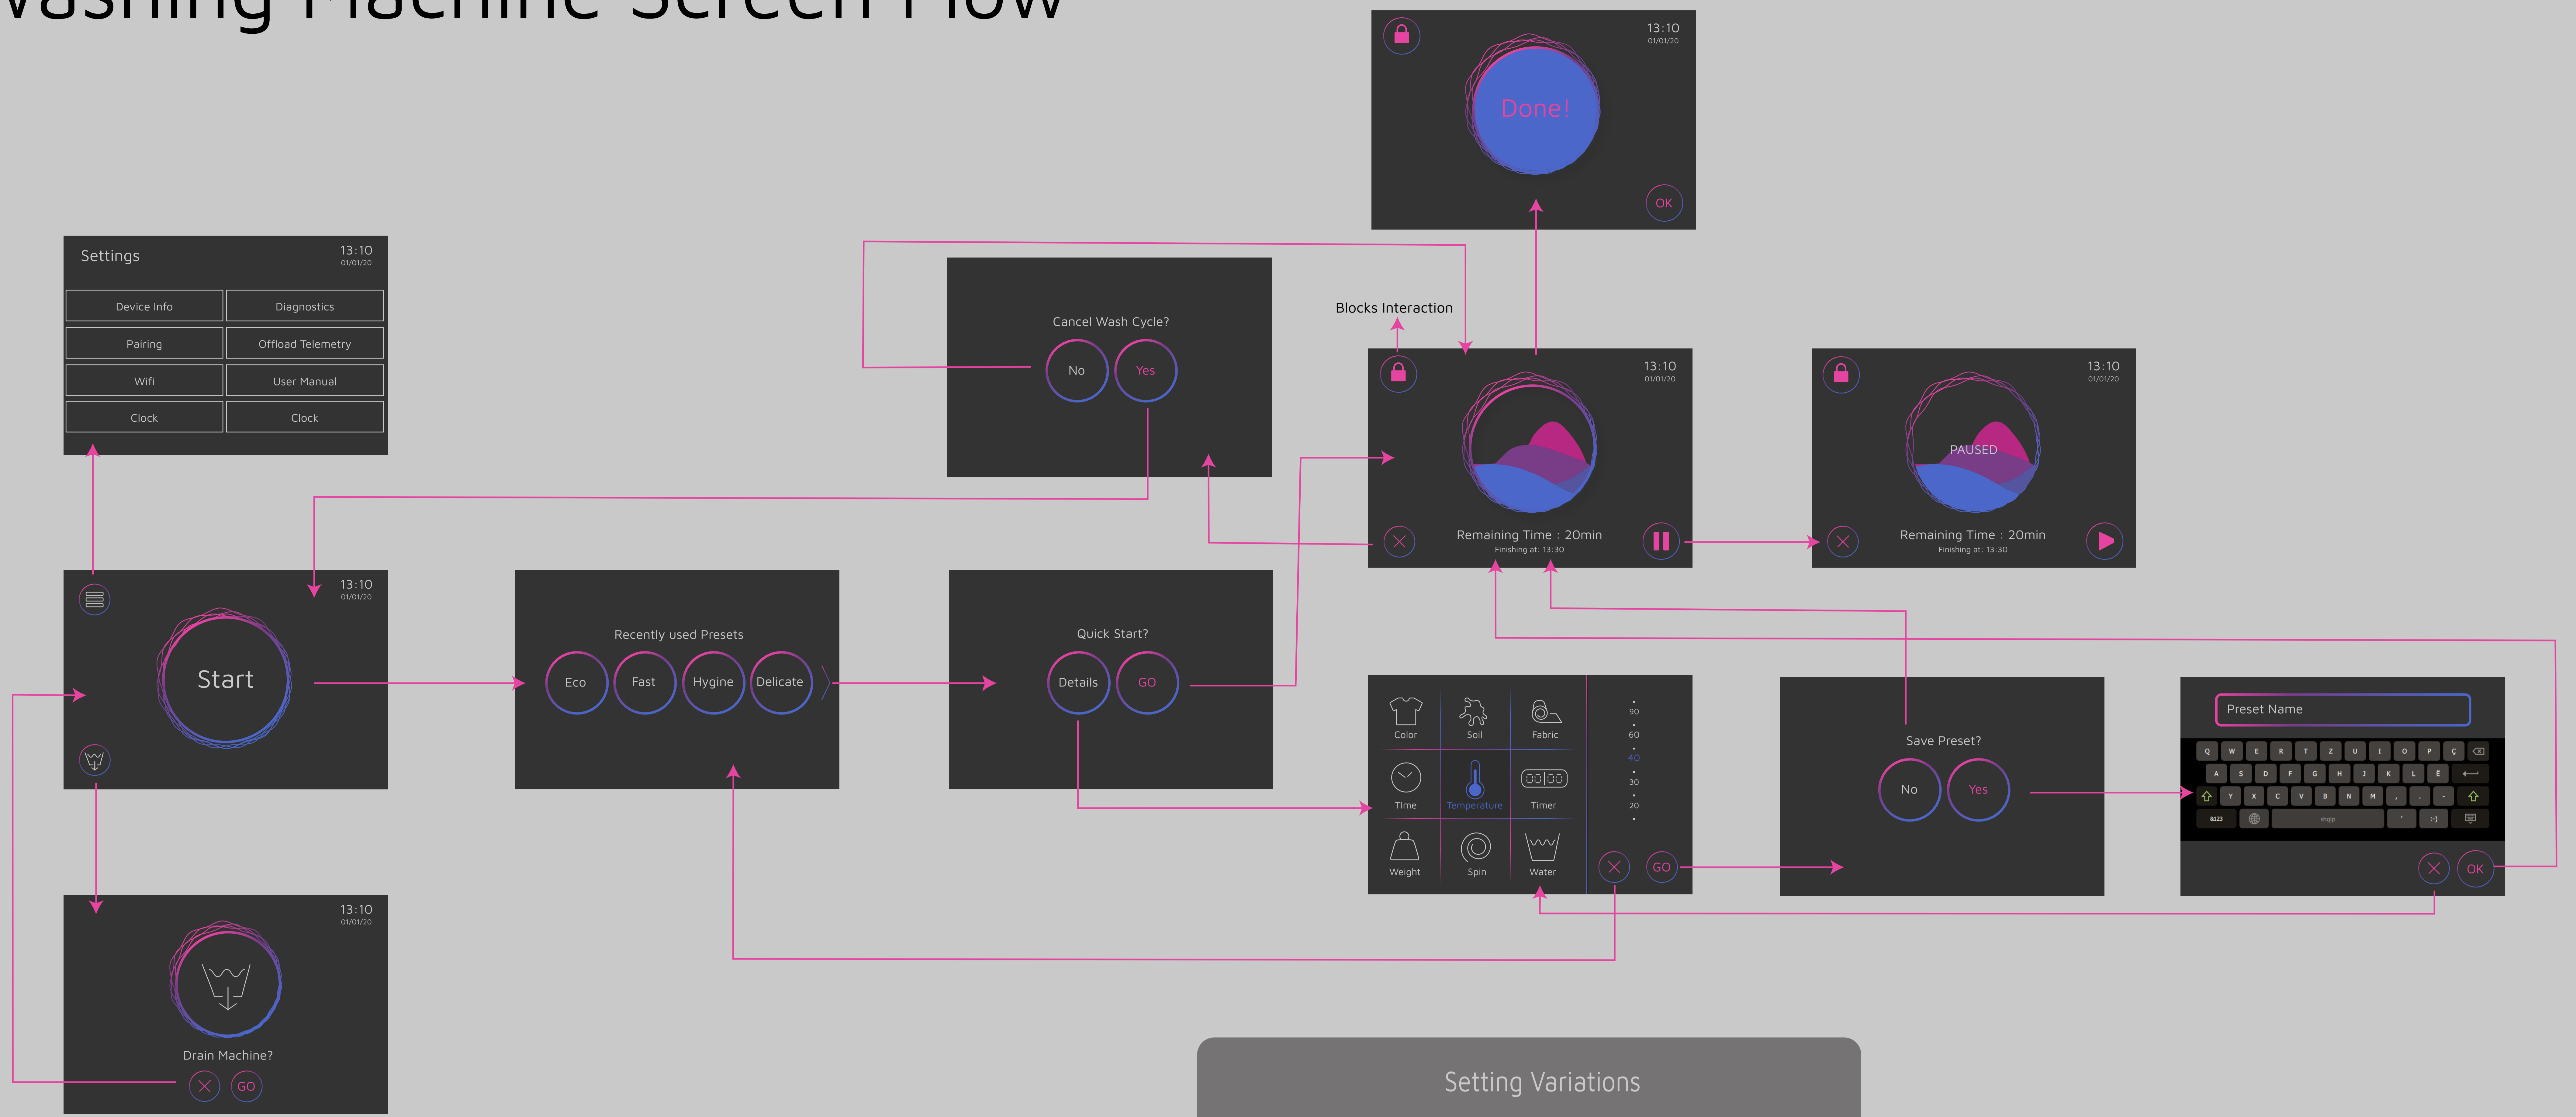

# Washing Machine Screen Flow

### Setting Variations

Color	Soil	Fabric	Colors Whites Dark
Time	Temperature	Timer	
Weight	Spin	Water	X GO

Color	Soil	Fabric	Light Medium Heavy
Time	Temperature	Timer	
Weight	Spin	Water	X GO

Color	Soil	Fabric	Wool Synthetic Cotton Silk Delicates
Time	Temperature	Timer	
Weight	Spin	Water	X GO

Color	Soil	Fabric	30 60 100 180
Time	Temperature	Timer	
Weight	Spin	Water	X GO

Color	Soil	Fabric	Finish At 00 01 02 03 04
Time	Temperature	Timer	
Weight	Spin	Water	X GO

Color	Soil	Fabric	Light Medium Heavy
Time	Temperature	Timer	
Weight	Spin	Water	X GO

Color	Soil	Fabric	400 800 1200 1600 2000
Time	Temperature	Timer	
Weight	Spin	Water	X GO

Color	Soil	Fabric	Less Medium More
Time	Temperature	Timer	
Weight	Spin	Water	X GO