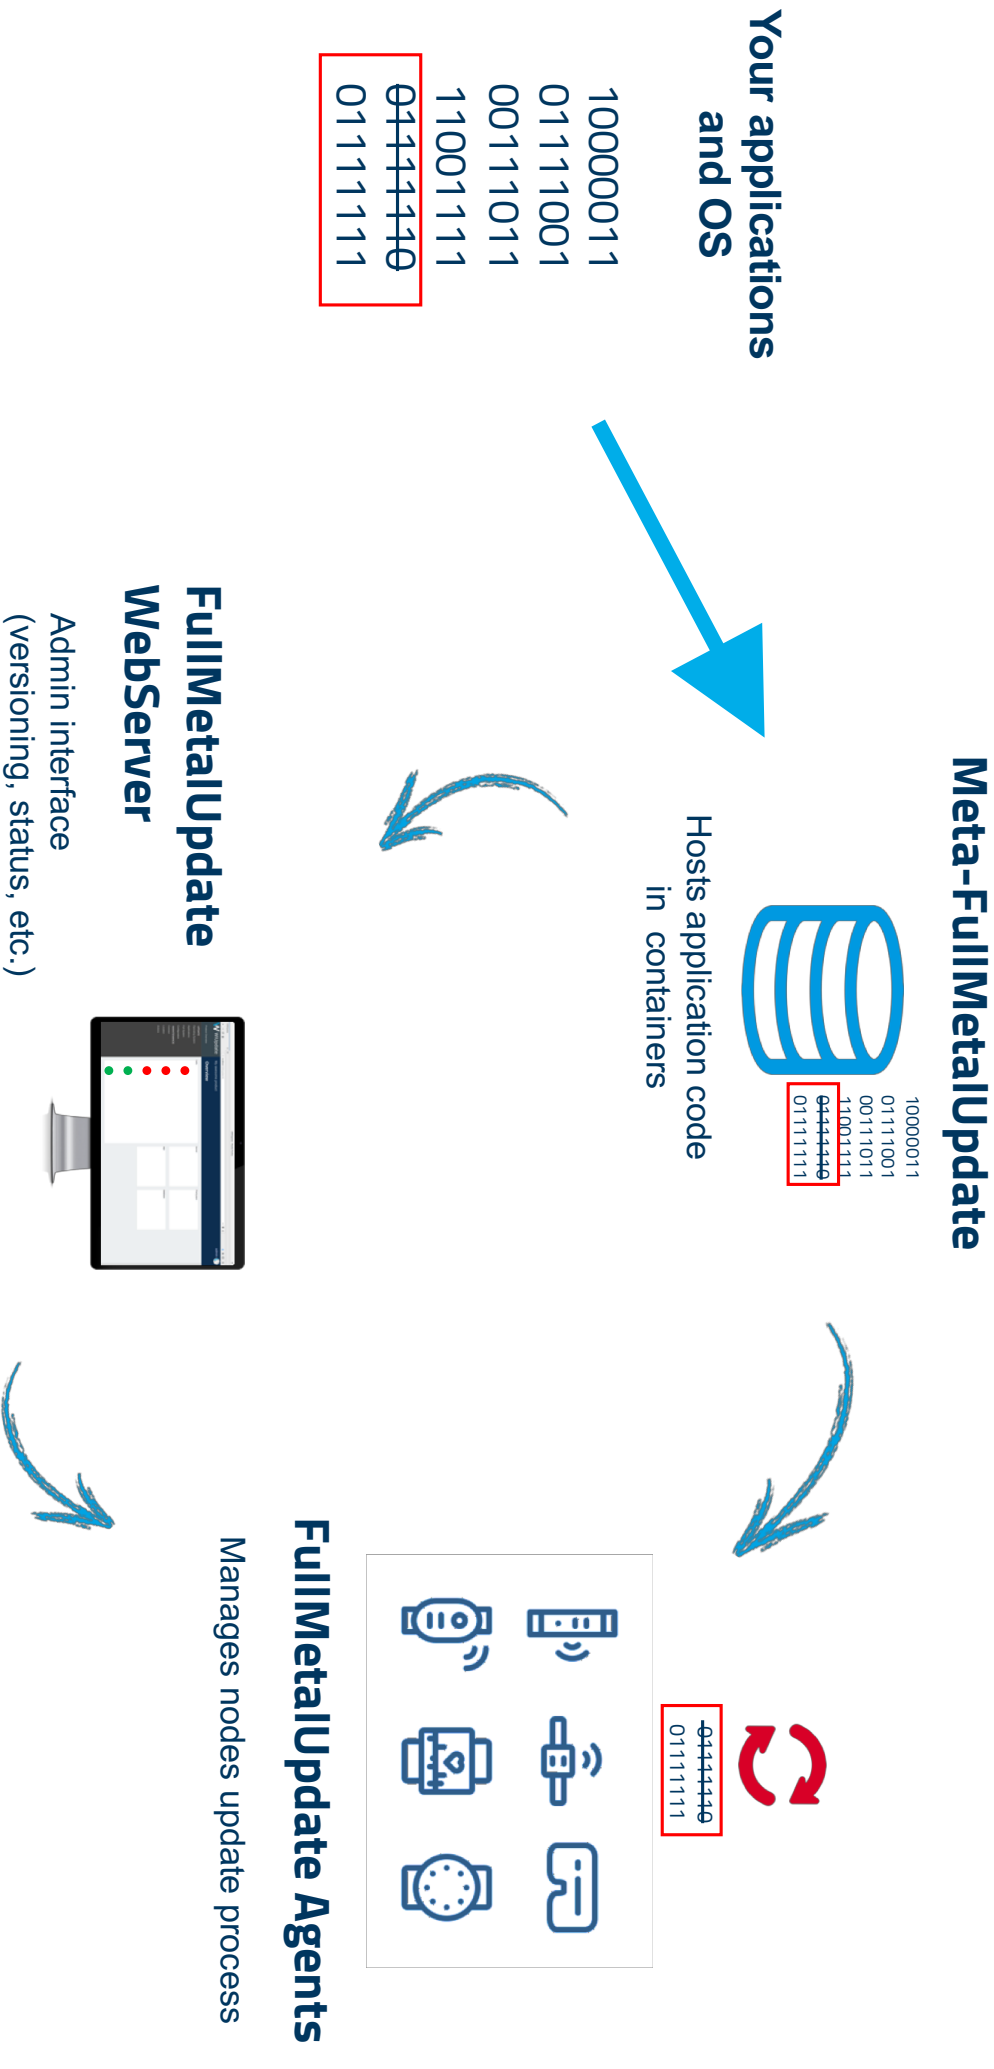

See how it works